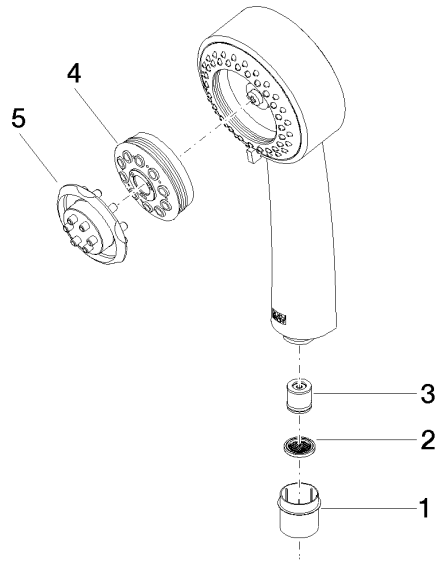

28 002 978

- Three settings: COMPACT RAIN, COMPACT SOFT FLOW, COMPACT AQUAPRESSURE FLOW, max. flow rate 9 l/min (at 3 bar)
- with anti-scale system
- spray head Ø 95mm
- 1/2" connection

Intrinsic protection against back flow.

28 002 978

mm [inches]

Flow rate chart

Certificates

LGA\_18610.

28 002 978

### Spare parts list

No.	Item Number	Name	Quantity used	Delivery time
1	09 21 02 115 90	cap	1	2
2	09 23 01 039 90	sieve	1	2
3	09 23 01 077 90	flow reducer	1	2
4	04 12 11 071 00 90	shower	1	2
5	09 30 09 022 90	key	1	2