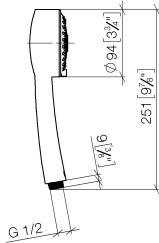

28 002 978

- Three settings: COMPACT RAIN, COMPACT SOFT FLOW, COMPACT AQUAPRESSURE FLOW, max. flow rate 9 l/min (at 3 bar)
- with anti-scale system
- spray head Ø 95mm
- 1/2" connection

Intrinsic protection against back flow.

28 002 978

mm [inches]

Flow rate chart

Certificates

LGA\_18610.

28 002 978

### Spare parts list

No.	Item Number	Name	Quantity used	Delivery time
1	09 21 02 115 90	cap	1	2
2	09 23 01 039 90	sieve	1	2
3	09 23 01 077 90	flow reducer	1	2
4	04 12 11 071 00 90	shower	1	2
5	09 30 09 022 90	key	1	2