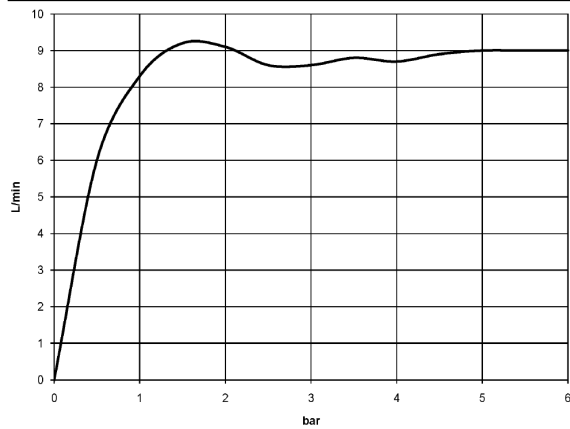

28 002 978

- Three settings: COMPACT RAIN, COMPACT SOFT FLOW, COMPACT AQUAPRESSURE FLOW, max. flow rate 9 l/min (at 3 bar)
- with anti-scale system
- spray head Ø 95mm
- 1/2" connection

Intrinsic protection against back flow.

	Chrome	28 002 978-00
	Chrome	28 002 978-00 0010
	Brushed Platinum	28 002 978-06
	Brushed Platinum	28 002 978-06 0010
	Platinum	28 002 978-08
	Platinum	28 002 978-08 0010
	Durabass (23kt Gold)	28 002 978-09
	Durabass (23kt Gold)	28 002 978-09 0010
	Brushed Durabass (23kt Gold)	28 002 978-28
	Brushed Durabass (23kt Gold)	28 002 978-28 0010
	Brushed Chrome	28 002 978-93
	Brushed Chrome	28 002 978-93 0010
	Brushed Dark Platinum	28 002 978-99
	Brushed Dark Platinum	28 002 978-99 0010

28 002 978

mm [inches]

Flow rate chart

Certificates

LGA\_18610.

28 002 978